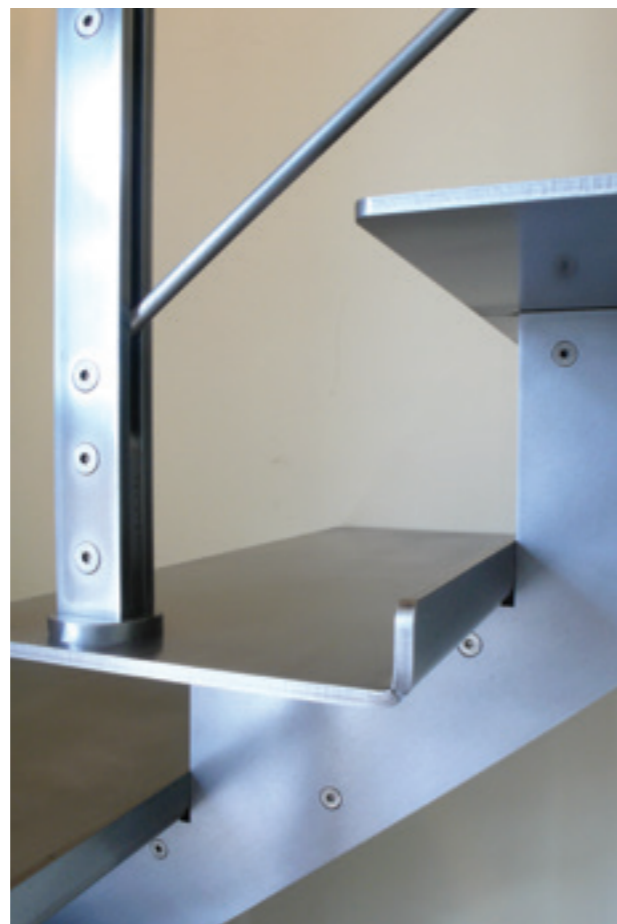

PLANA

double

Scala con doppia fascia centrale accoppiata in metallo sagomato.
Gradini in metallo finitura trasparente.
Ringhiera mod. RAIL in metallo.

-
Staircase with double laser cut steel strings and metal treads.
mod. RAIL balustrade shown in spray lacquered steel option.

-
Escalier avec double limon central en métal.
Marches en métal avec finition transparent.
Garde-corps en métal mod. RAIL.

62

63